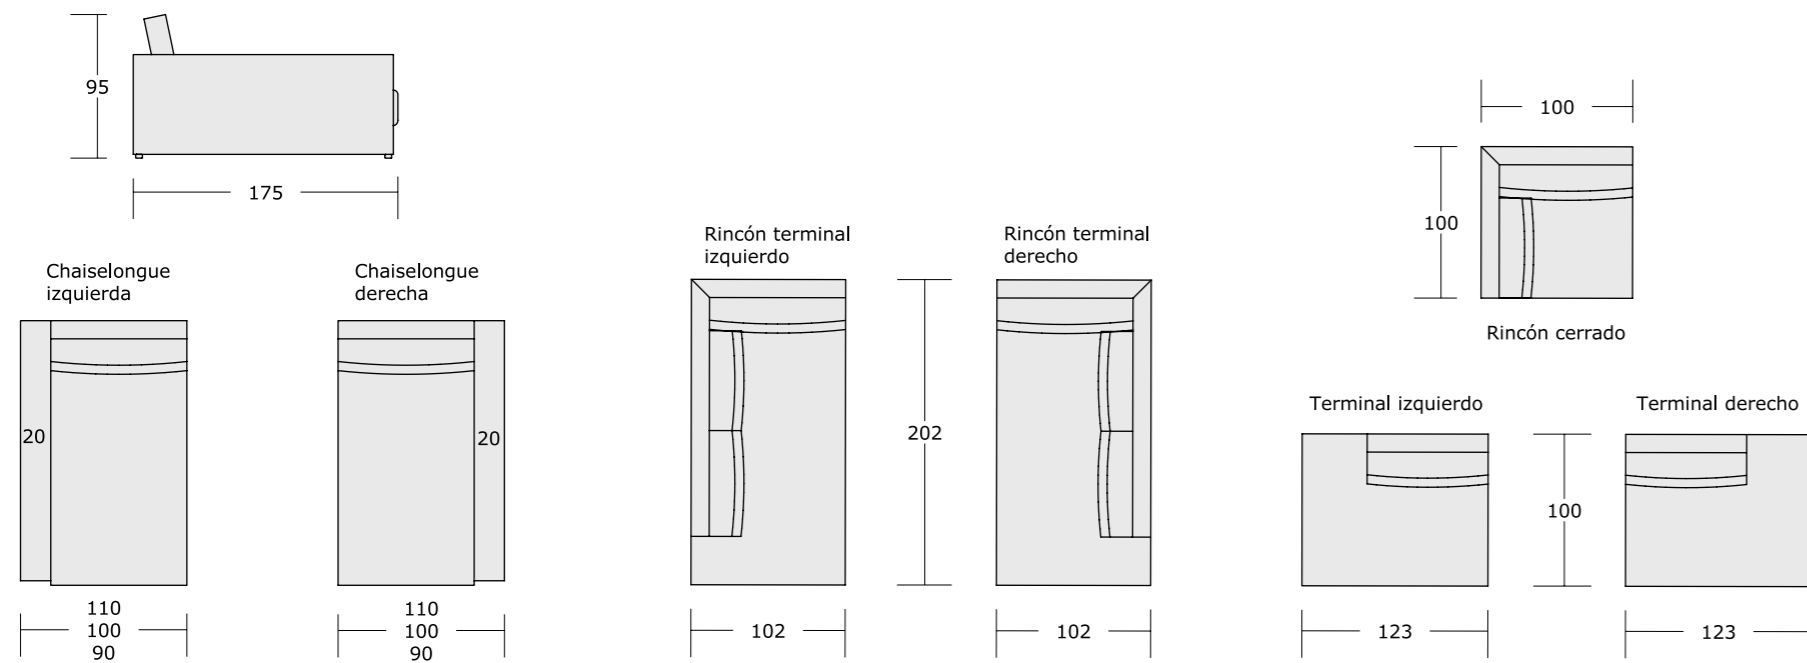

GAMMA	SERIE 1	SERIE 2	SERIE 3	SERIE 4	SERIE 5	SERIE 6
Chaiselongue maxi (110 cm.)	778	821	863	905	968	1032
Chaiselongue grande (100 cm.)	735	773	812	851	910	968
Chaiselongue mediana (90 cm.)	709	747	785	822	879	936
Rincón terminal	997	1053	1108	1164	1247	1330
Rincón cerrado	598	641	685	728	793	858
Terminal	627	661	694	727	777	827
Cuadrante decorativo 60 x 60	56	60	64	68	74	80
Cuadrante decorativo 45 x 45	38	41	45	48	53	58
Cuadrante decorativo 60 x 30	36	38	41	43	46	50